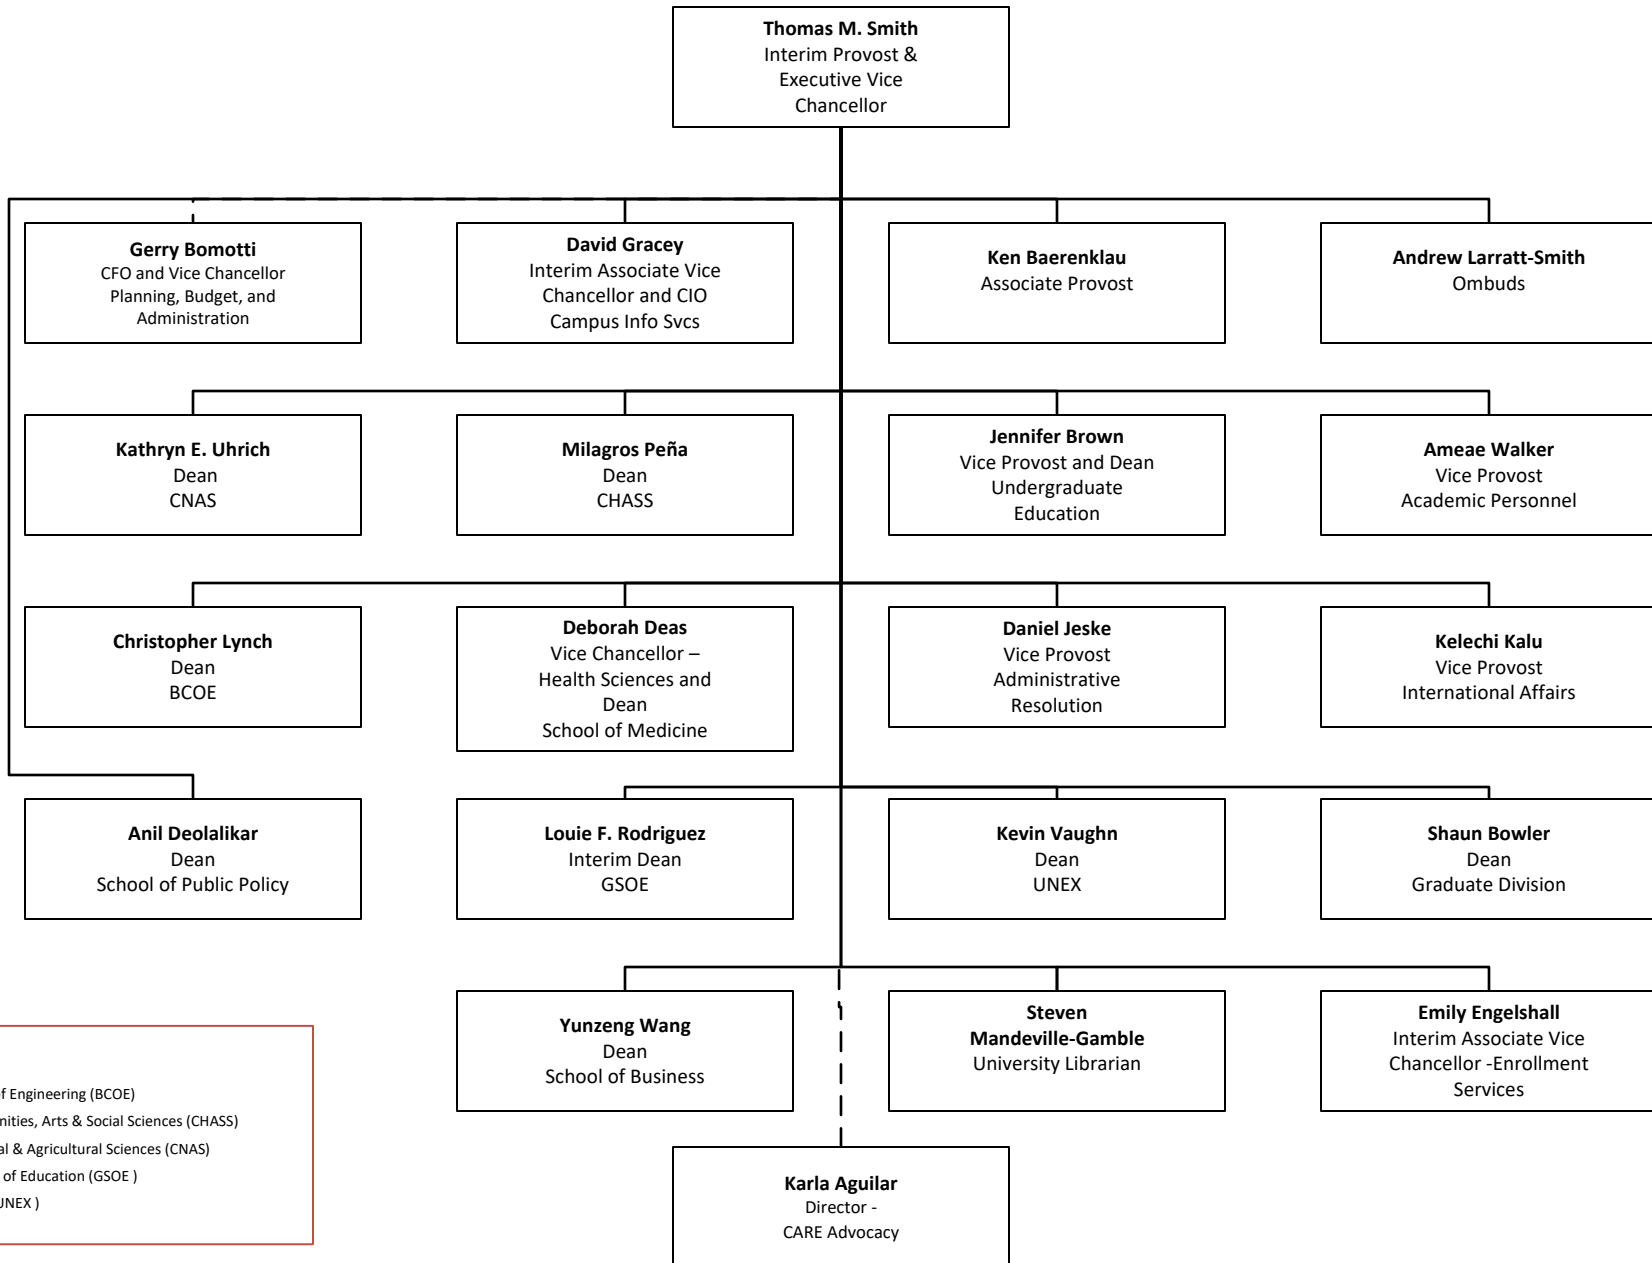

Officers Reporting to the Provost/Executive Vice Chancellor (P/EVC)

University of California, Riverside

KEY:
Bourns College of Engineering (BCOE)
College of Humanities, Arts & Social Sciences (CHASS)
College of Natural & Agricultural Sciences (CNAS)
Graduate School of Education (GSOE)
UCR Extension (UNEX)