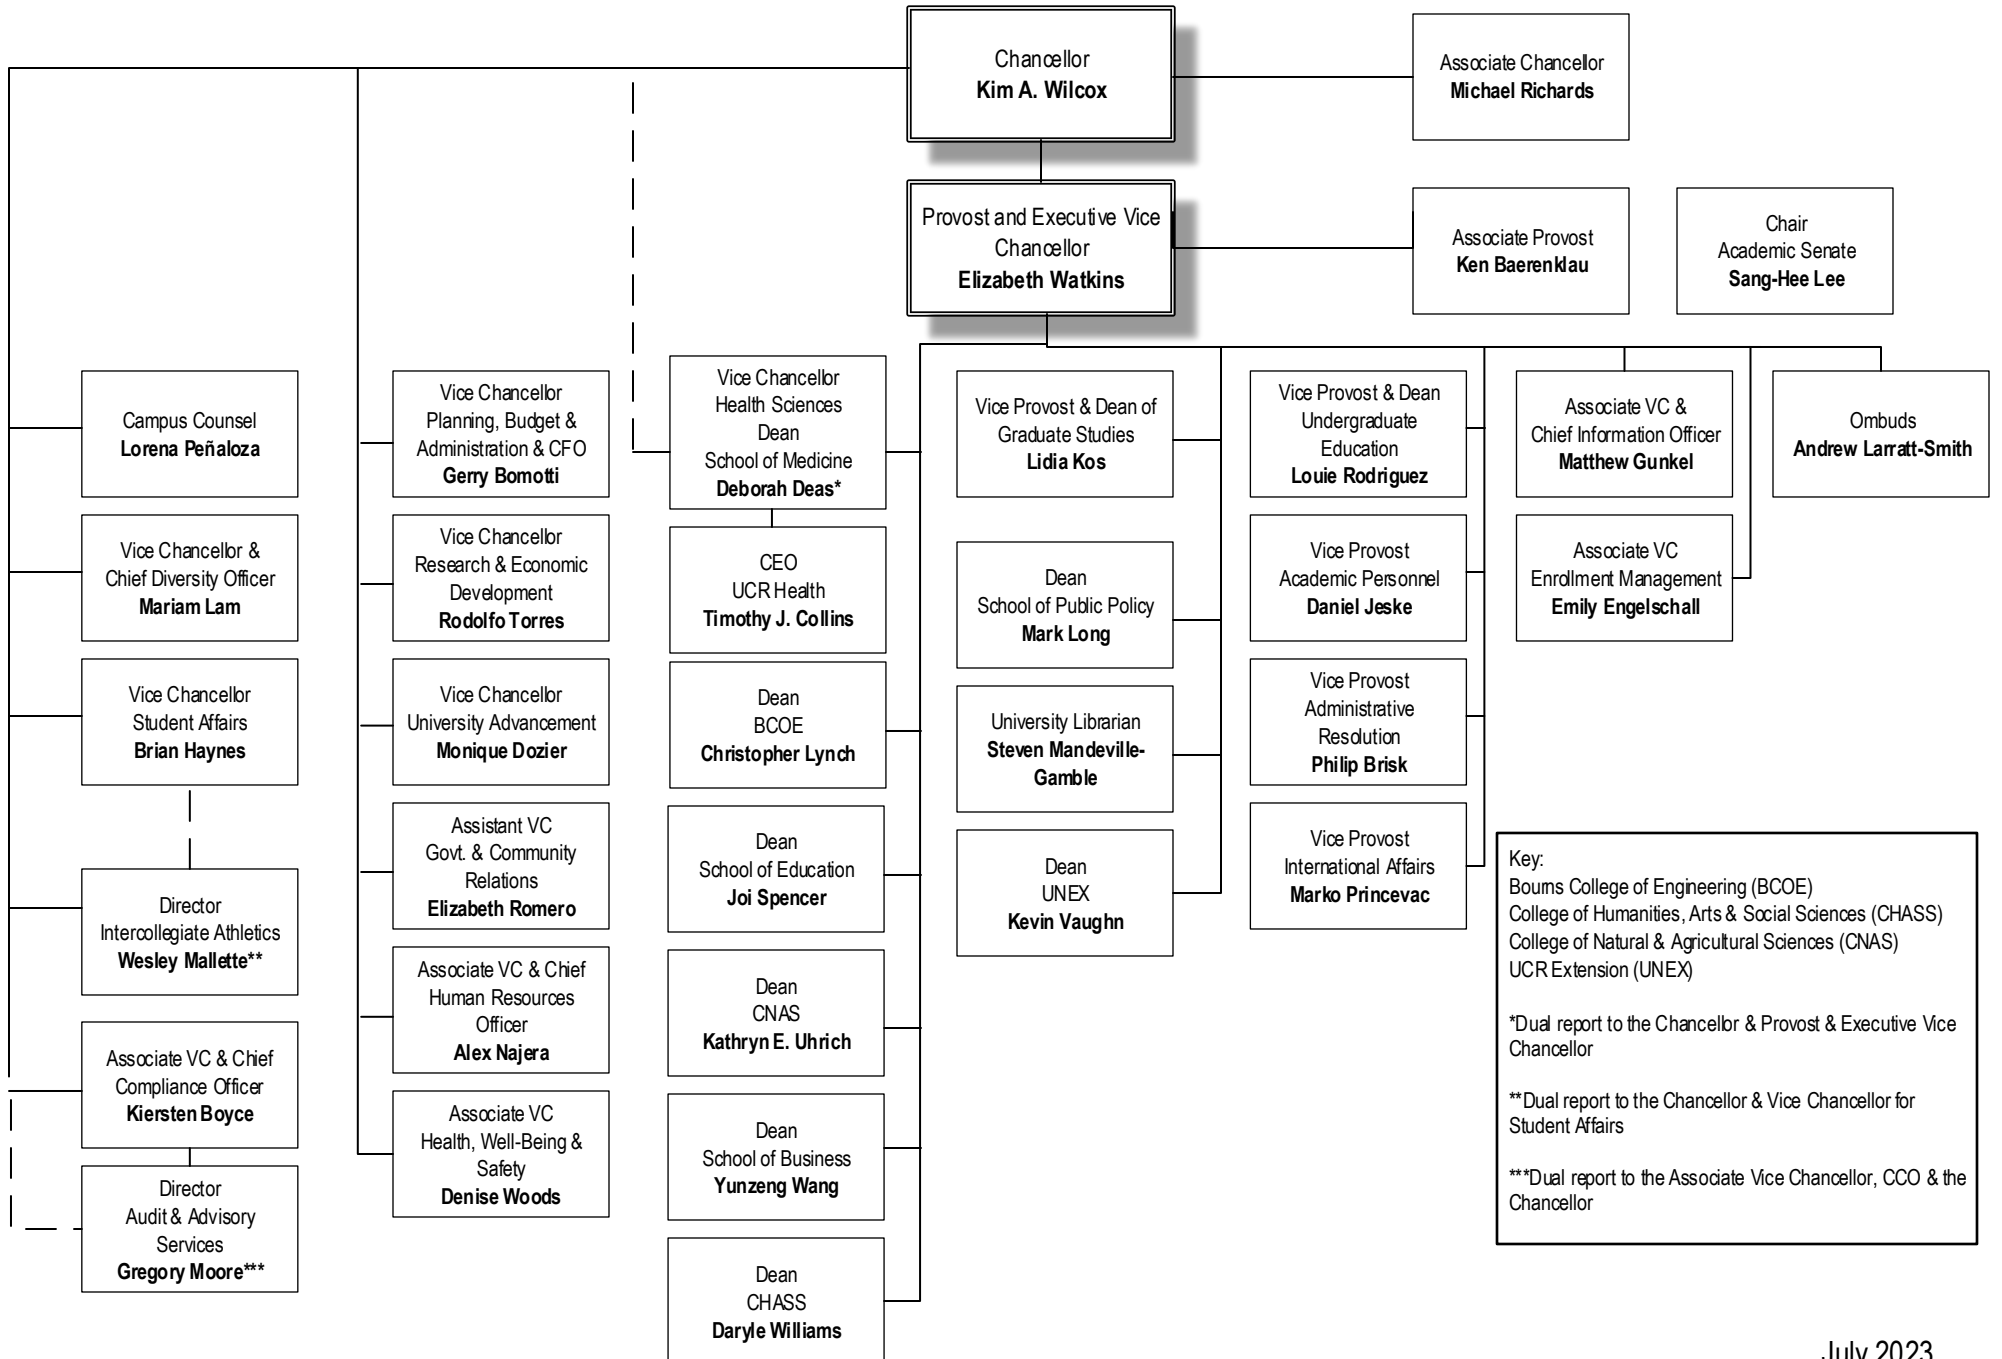

# University of California, Riverside

## Organizational Structure

Key:  
 Boums College of Engineering (BCOE)  
 College of Humanities, Arts & Social Sciences (CHASS)  
 College of Natural & Agricultural Sciences (CNAS)  
 UCR Extension (UNEX)

\*Dual report to the Chancellor & Provost & Executive Vice Chancellor

\*\*Dual report to the Chancellor & Vice Chancellor for Student Affairs

\*\*\*Dual report to the Associate Vice Chancellor, CCO & the Chancellor