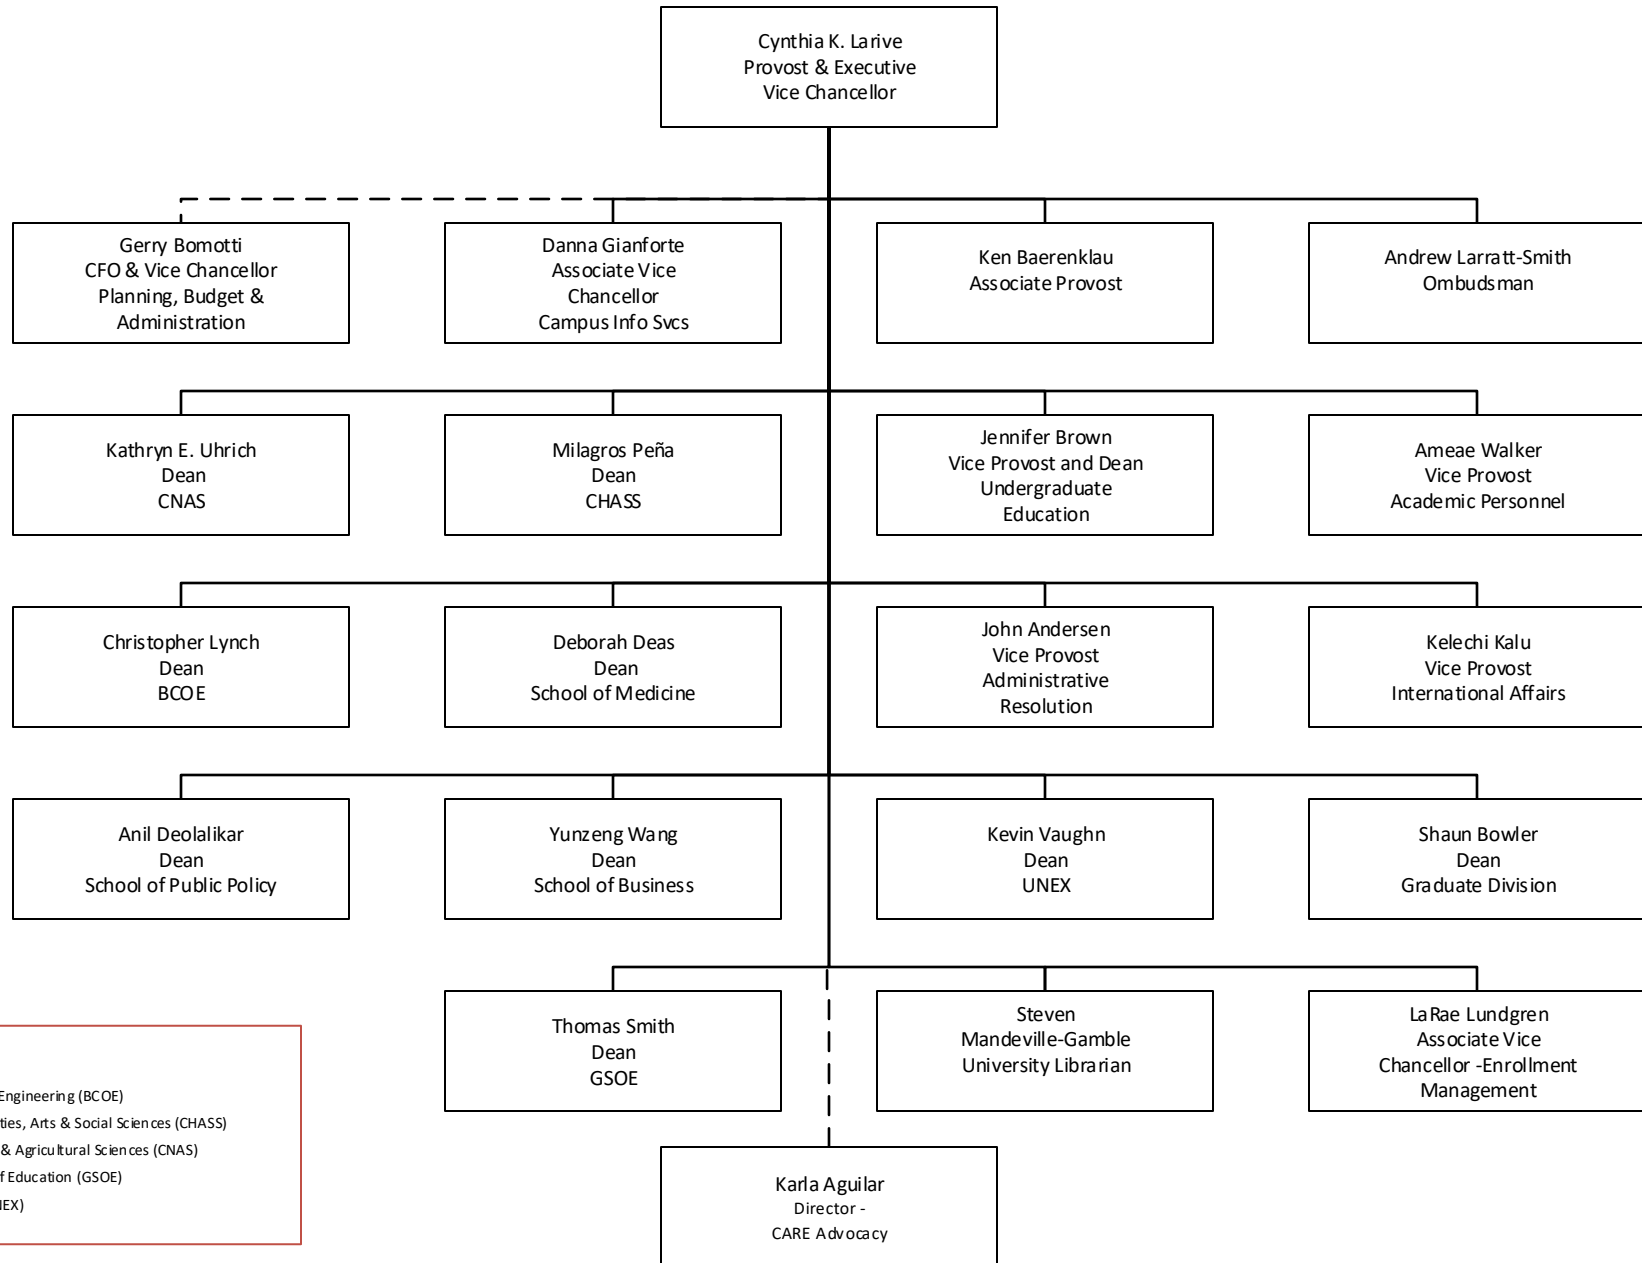

Officers Reporting to the Provost/Executive Vice Chancellor (P/EVC)

University of California, Riverside

KEY:
 Bourns College of Engineering (BCOE)
 College of Humanities, Arts & Social Sciences (CHASS)
 College of Natural & Agricultural Sciences (CNAS)
 Graduate School of Education (GSOE)
 UCR Extension (UNEX)