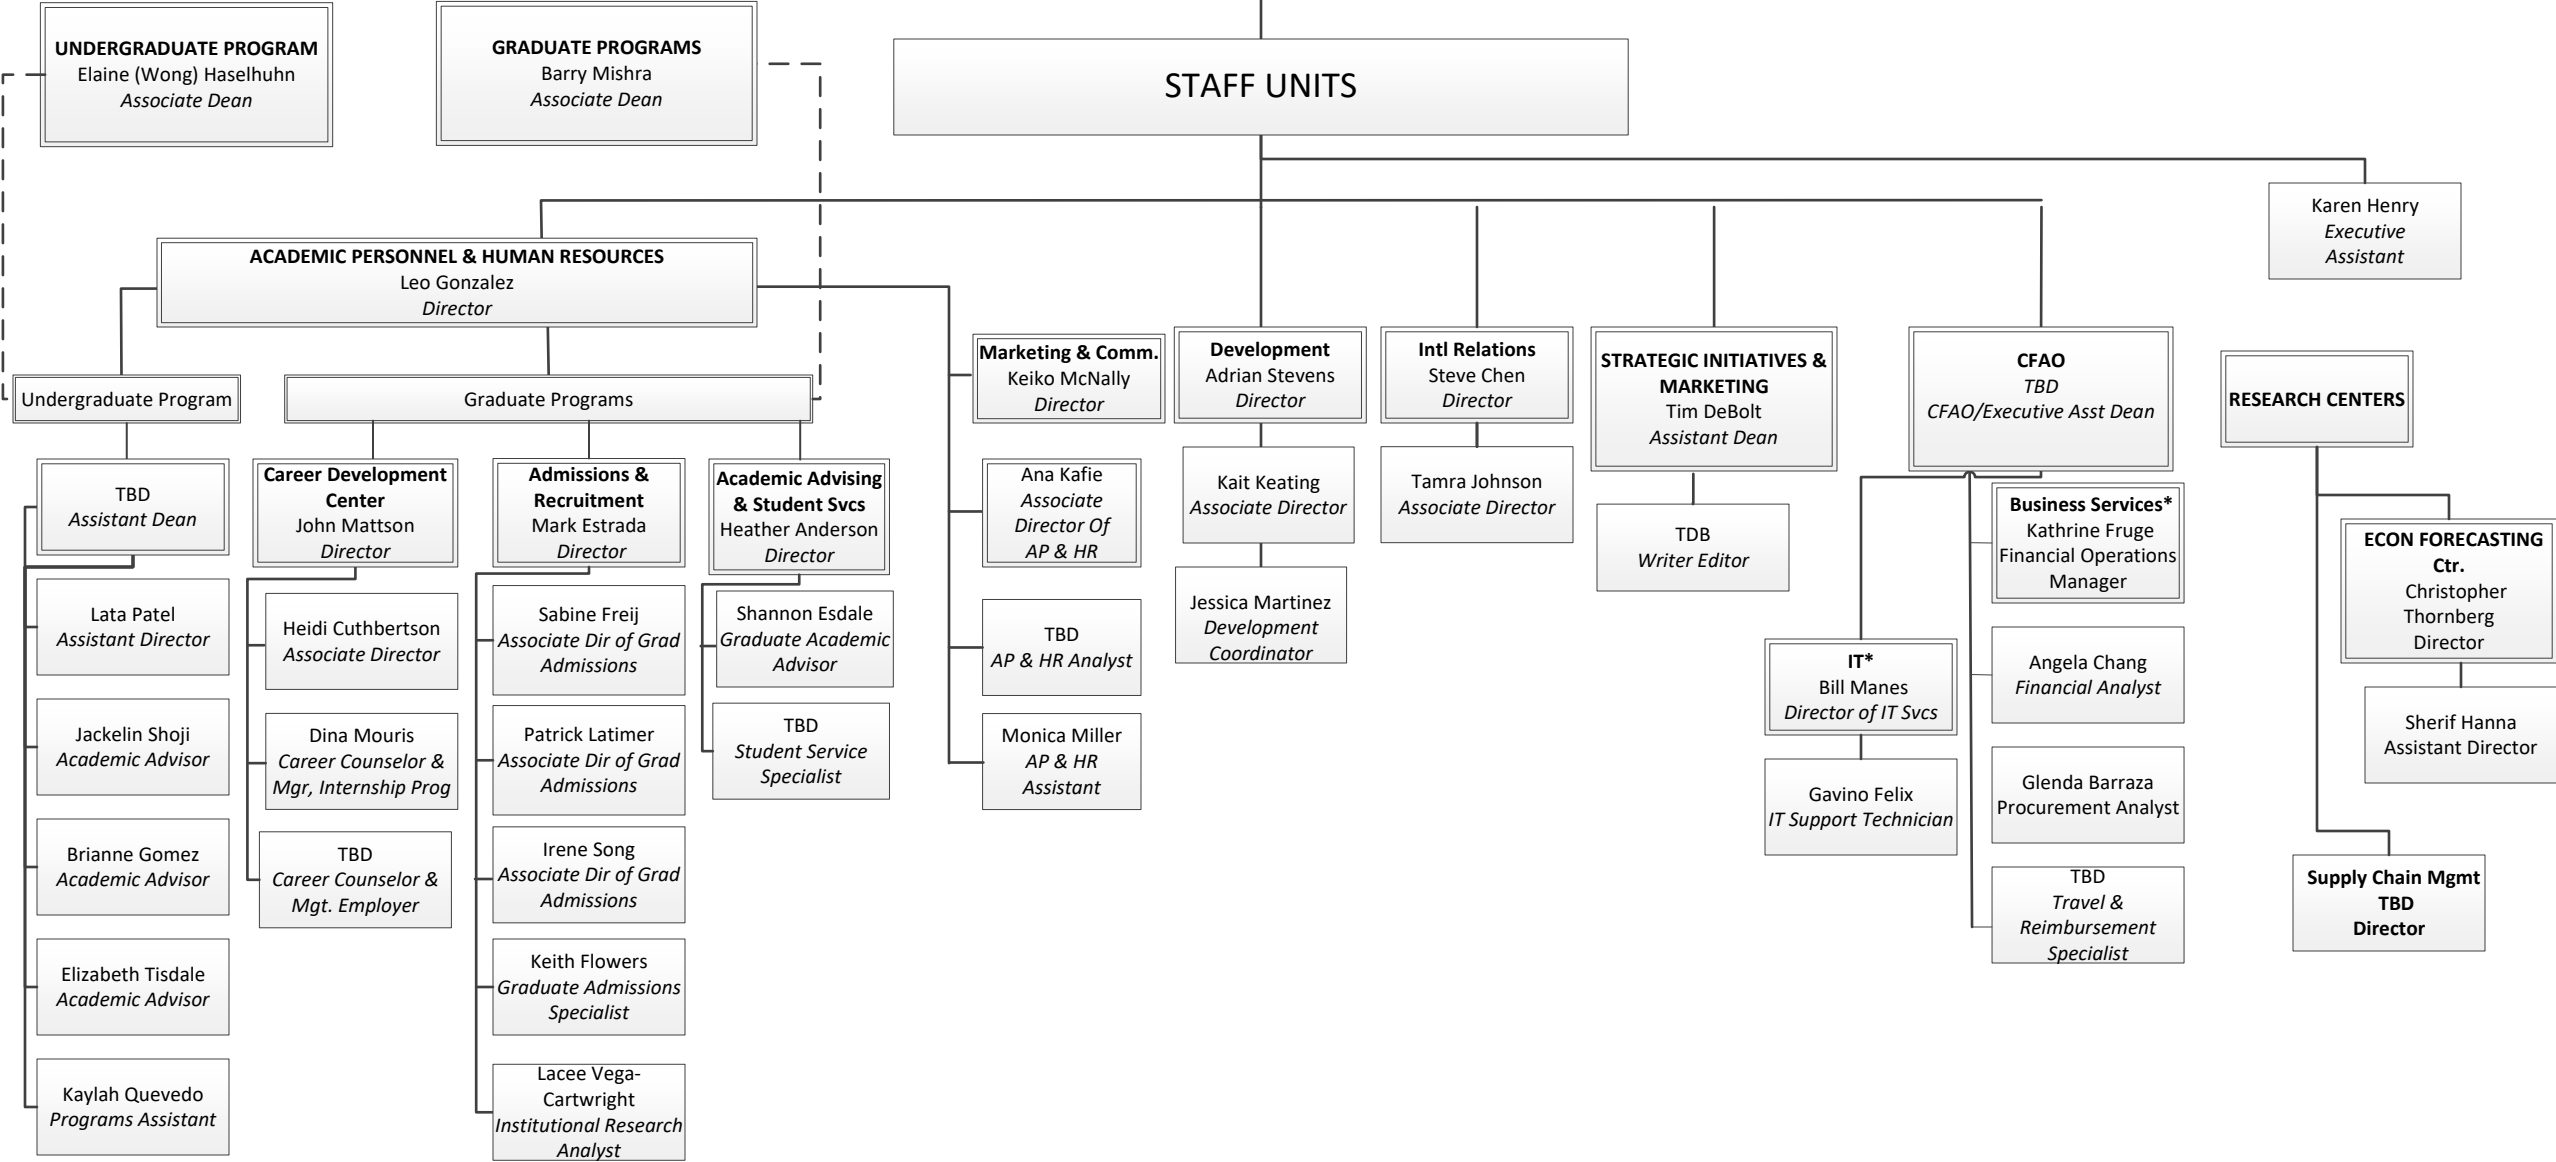

YUNZENG WANG
Dean

* Currently reporting to Academic Personnel and human Resources Director

YUNZENG WANG
Dean