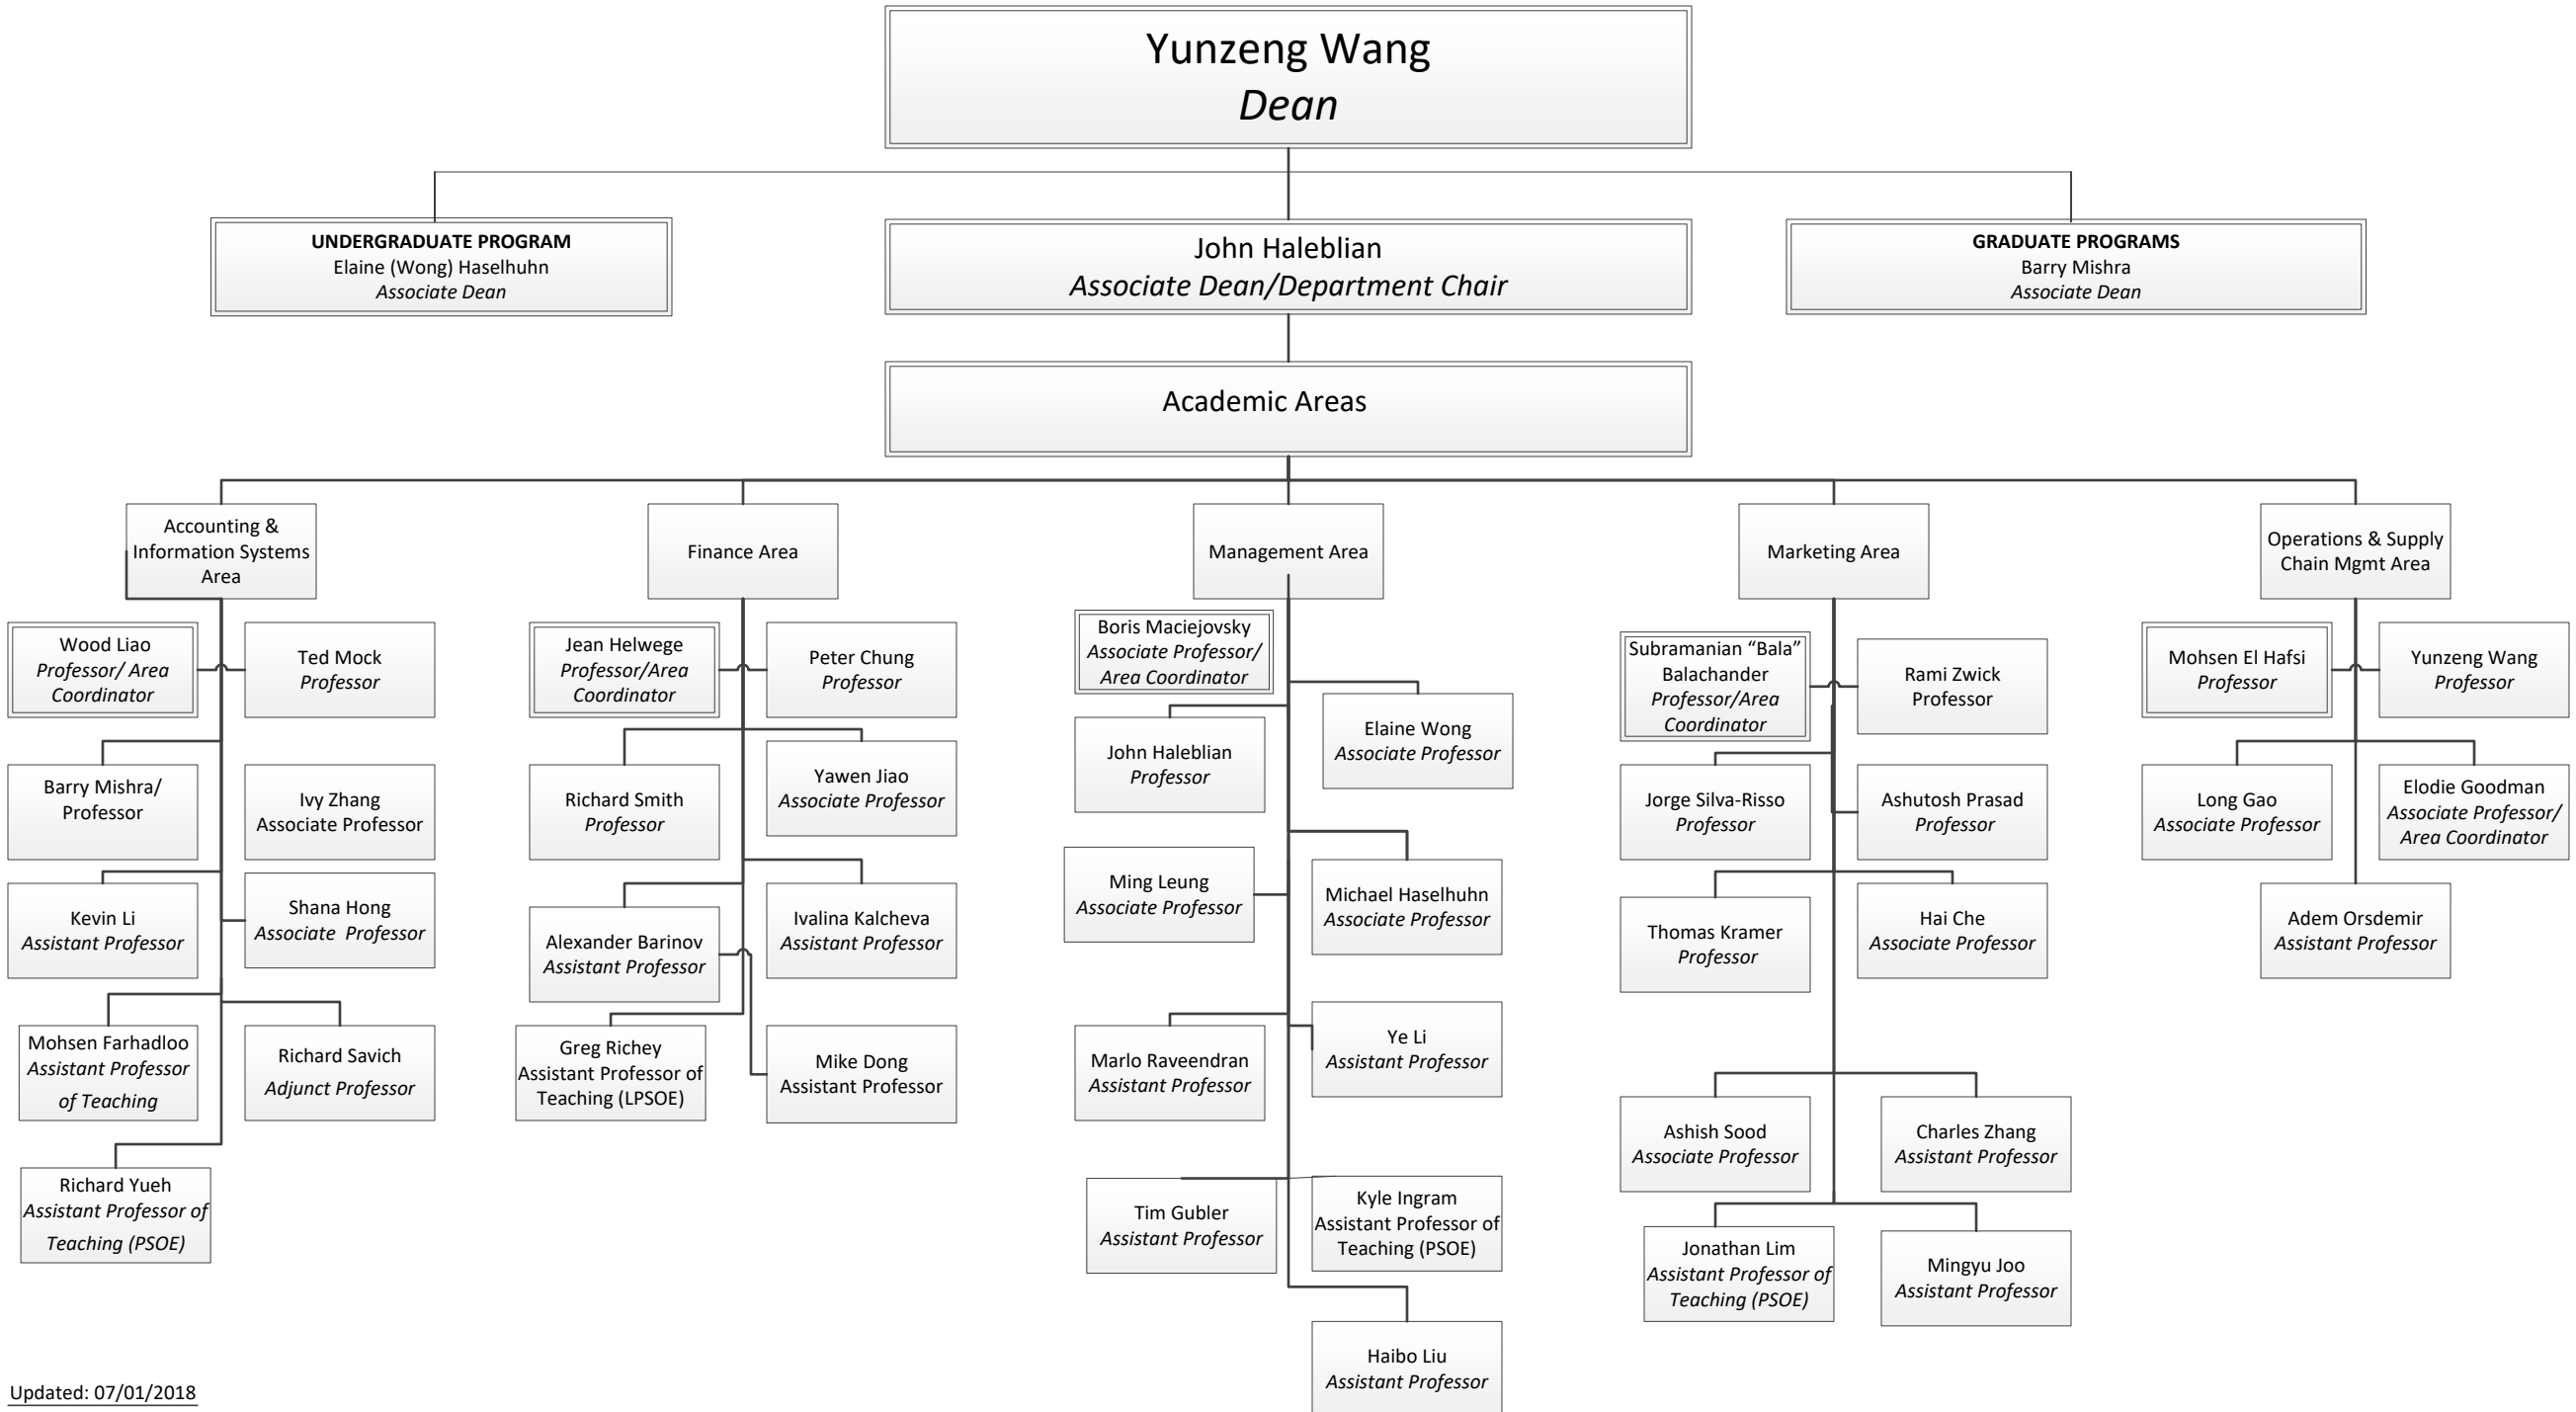

YUNZENG WANG
Dean

* Currently reporting to Academic Personnel and human Resources Director

YUNZENG WANG
Dean