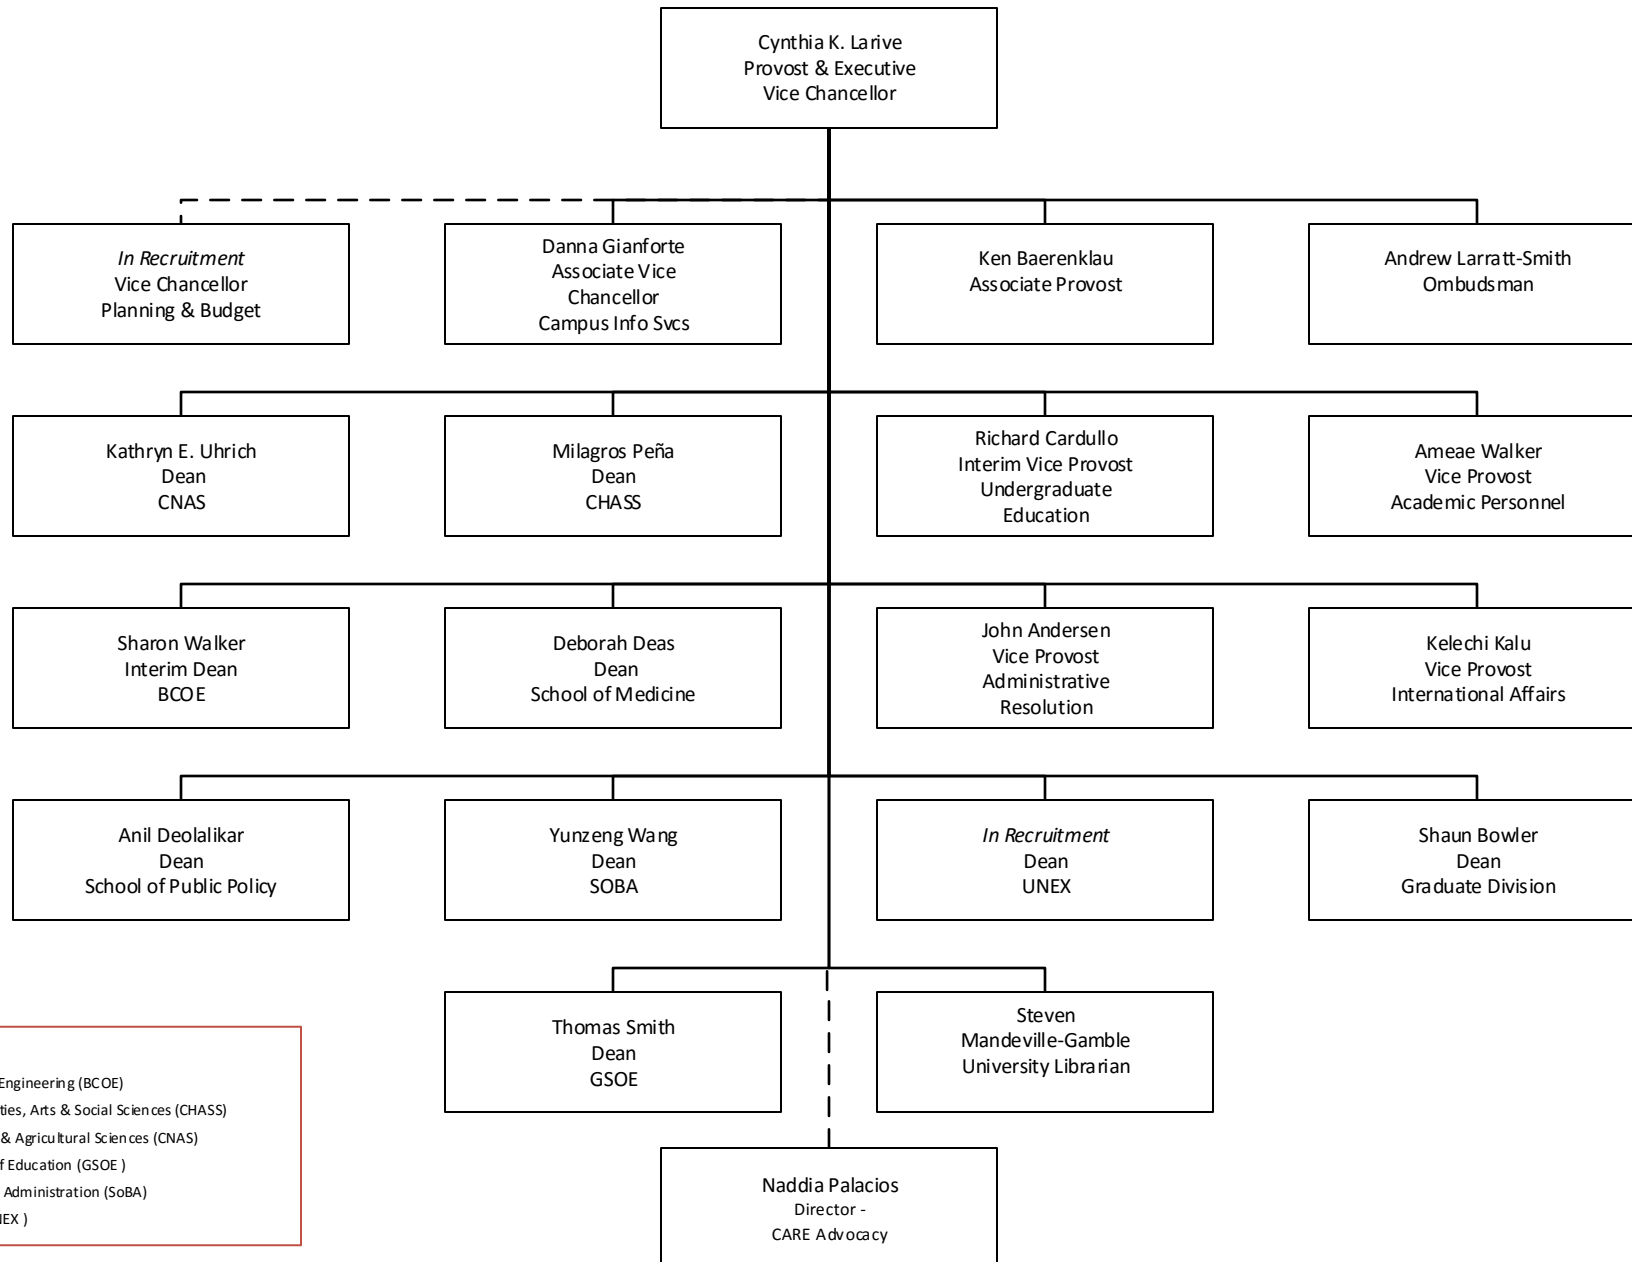

# Officers Reporting to the Provost/Executive Vice Chancellor (P/EVC)

## University of California, Riverside

**KEY:**  
 Bourns College of Engineering (BCOE)  
 College of Humanities, Arts & Social Sciences (CHASS)  
 College of Natural & Agricultural Sciences (CNAS)  
 Graduate School of Education (GSOE)  
 School of Business Administration (SoBA)  
 UCR Extension (UNEX)