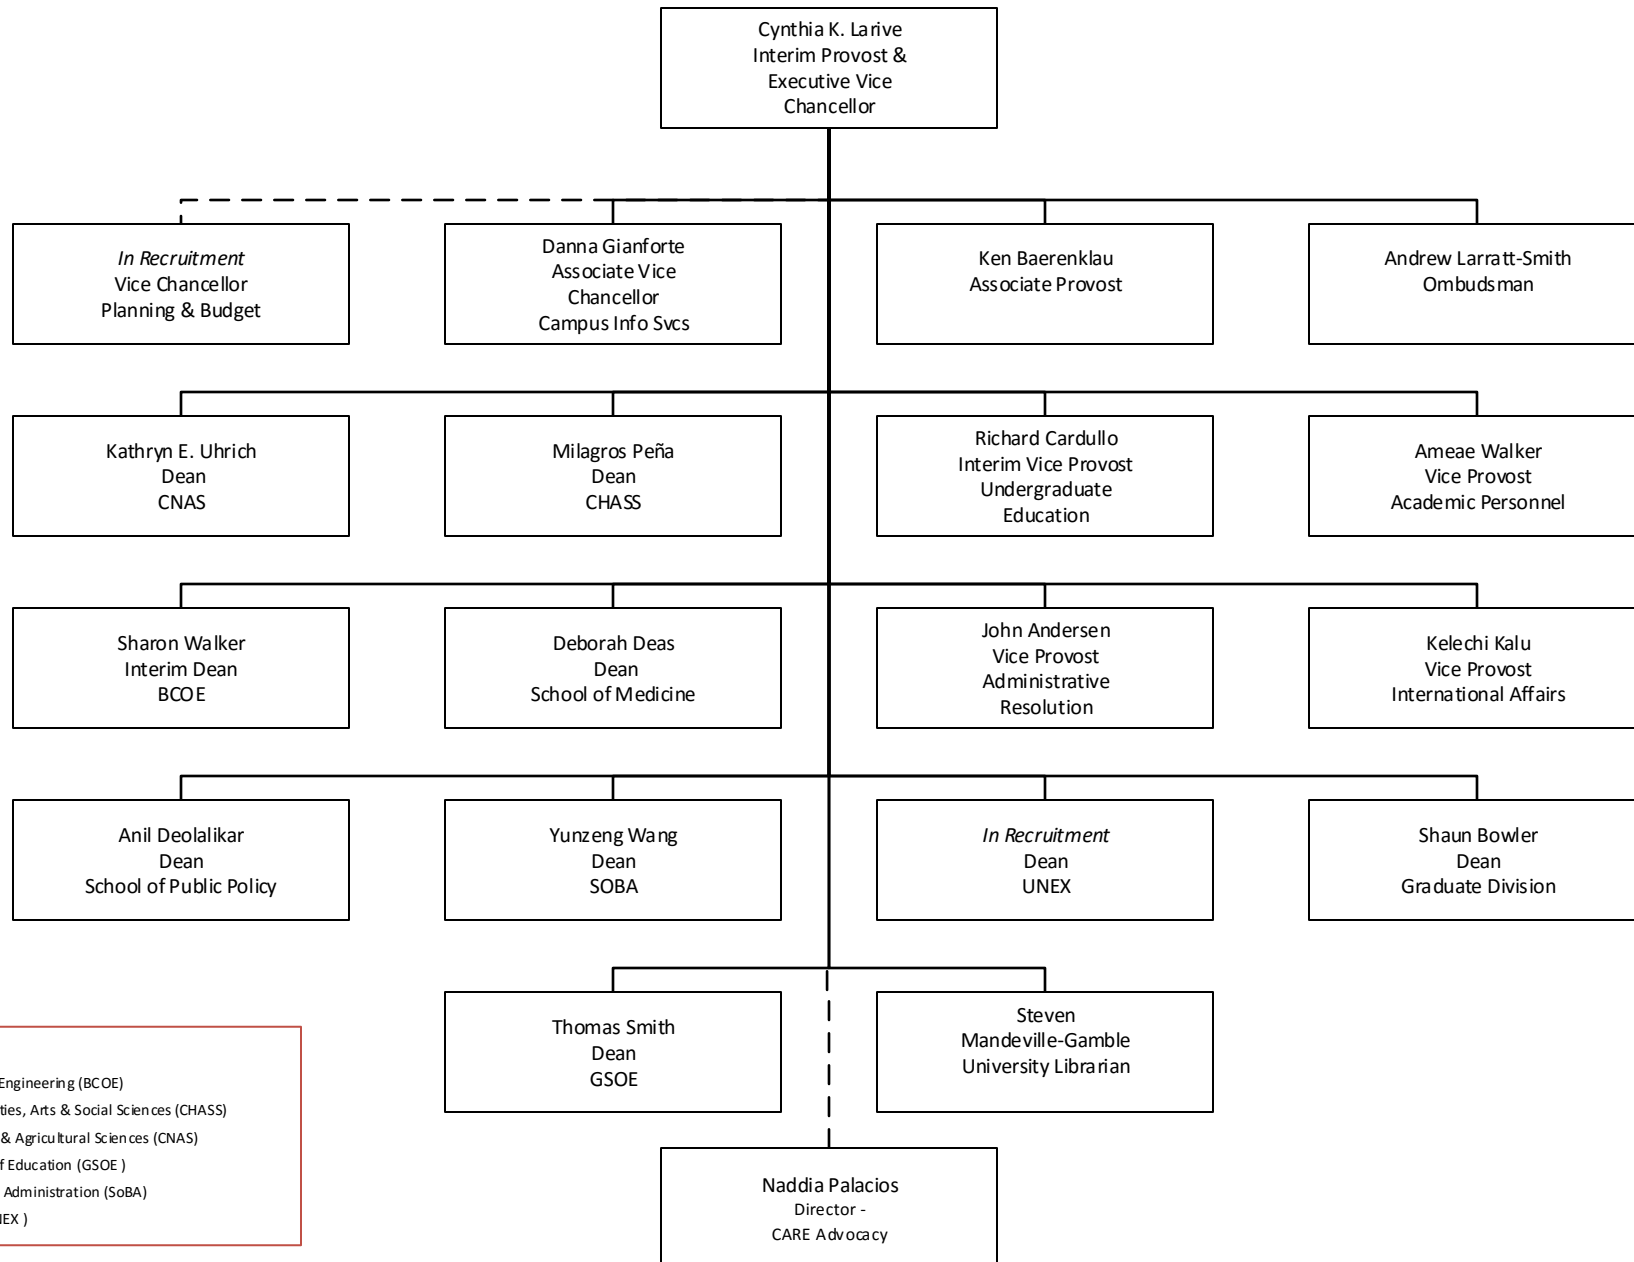

# Officers Reporting to the Provost/Executive Vice Chancellor (P/EVC)

## University of California, Riverside

**KEY:**

- Bourns College of Engineering (BCOE)
- College of Humanities, Arts & Social Sciences (CHASS)
- College of Natural & Agricultural Sciences (CNAS)
- Graduate School of Education (GSOE)
- School of Business Administration (SoBA)
- UCR Extension (UNEX)