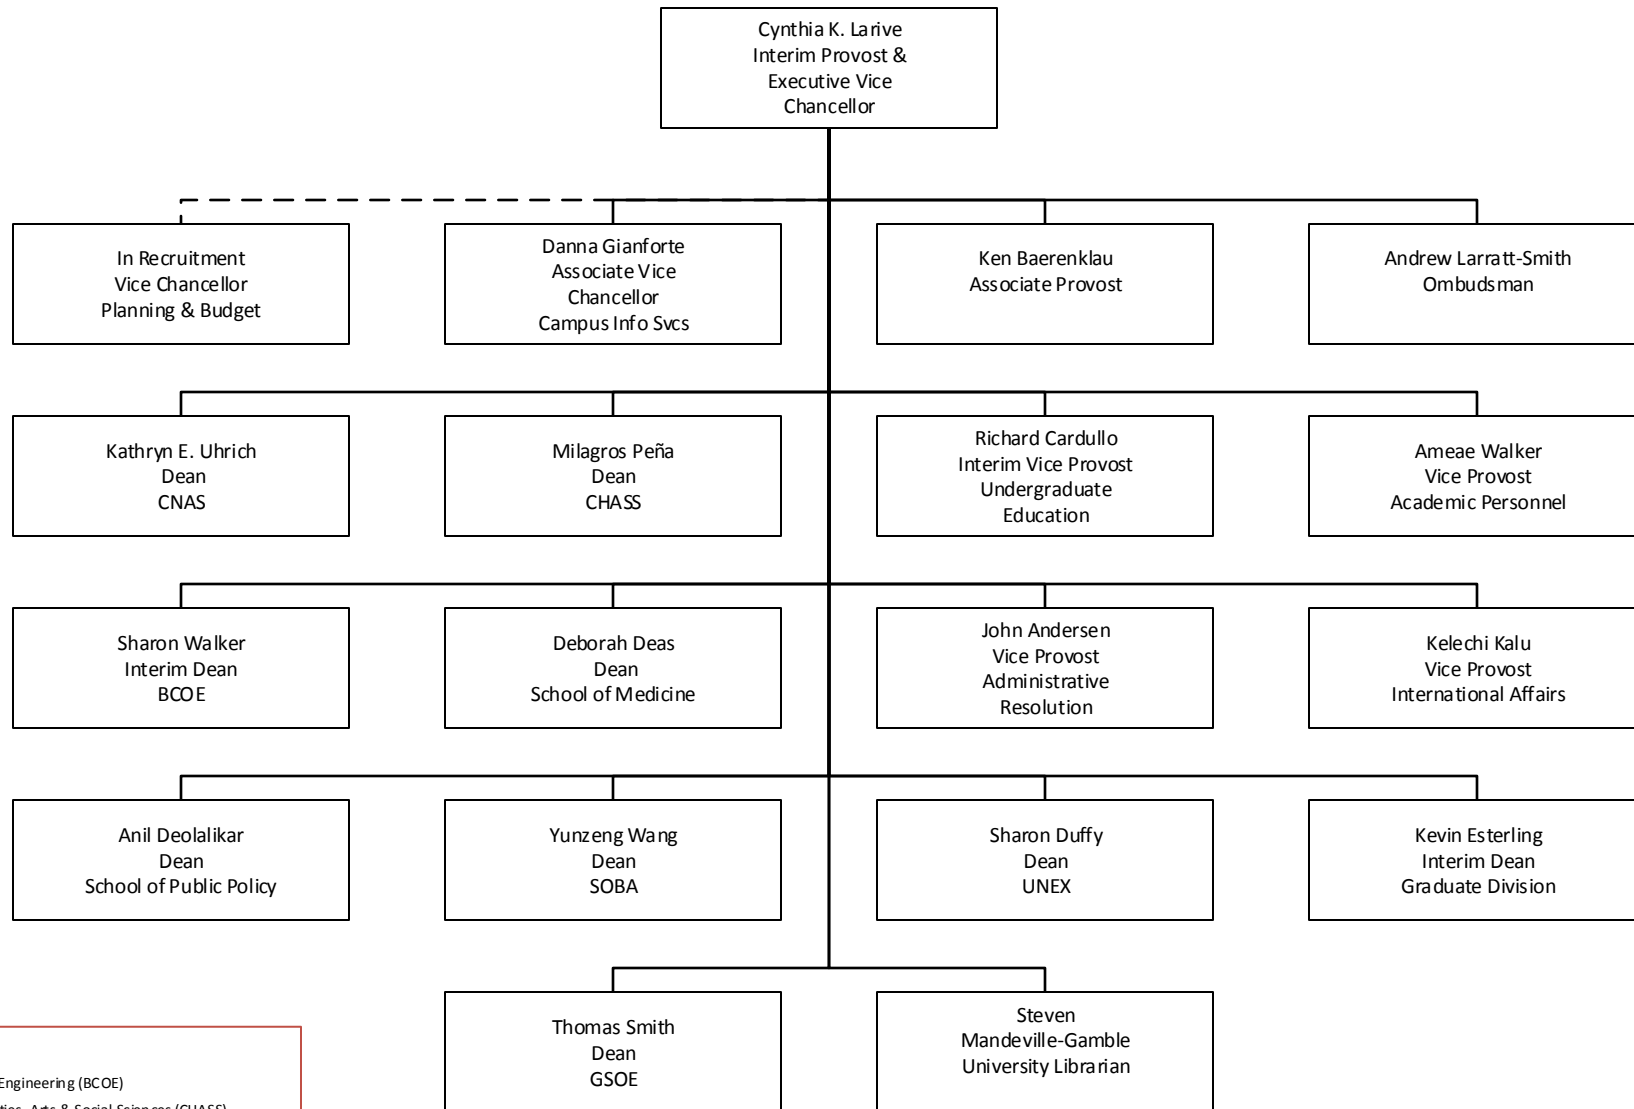

# Officers Reporting to the Provost/Executive Vice Chancellor (P/EVC)

## University of California, Riverside

KEY:  
 Bourns College of Engineering (BCOE)  
 College of Humanities, Arts & Social Sciences (CHASS)  
 College of Natural & Agricultural Sciences (CNAS)  
 Graduate School of Education (GSOE)  
 School of Business Administration (SoBA)  
 UCR Extension (UNEX)