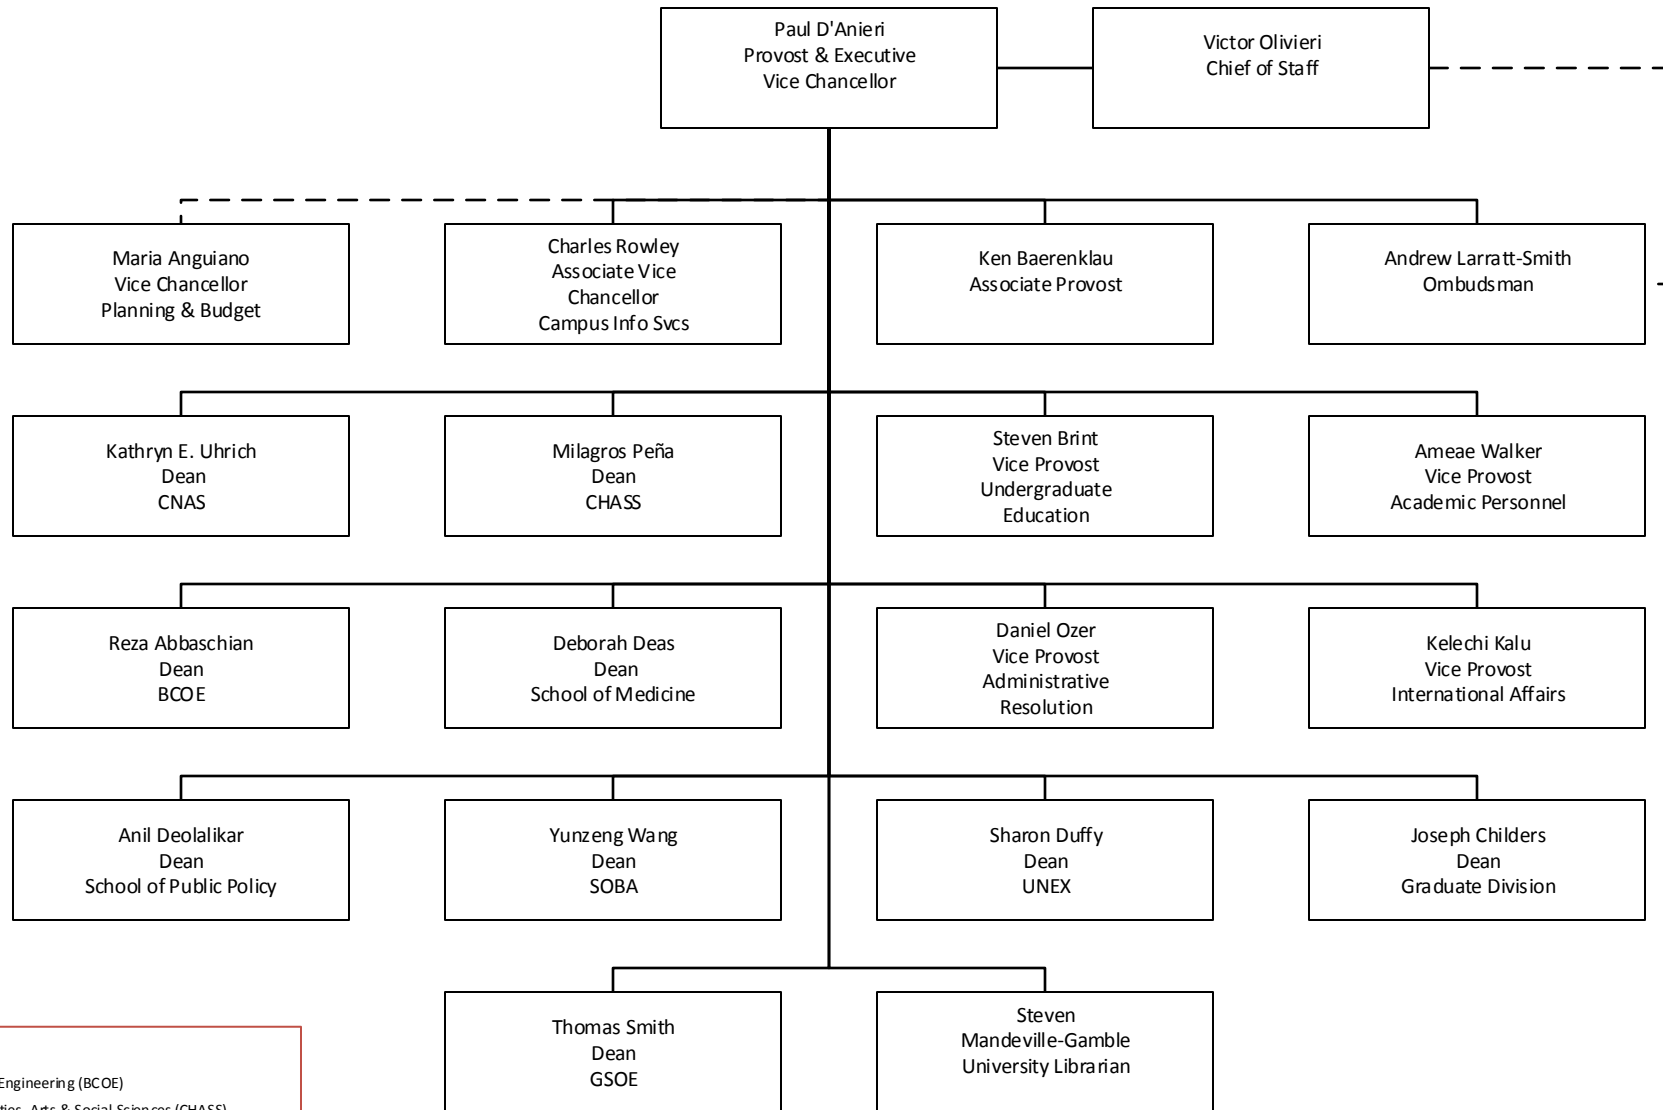

# Office of the Provost/Executive Vice Chancellor (P/EVC)

## University of California, Riverside

**KEY:**

Bourns College of Engineering (BCOE)  
 College of Humanities, Arts & Social Sciences (CHASS)  
 College of Natural & Agricultural Sciences (CNAS)  
 Graduate School of Education (GSOE)  
 School of Business Administration (SoBA)  
 UCR Extension (UNEX)