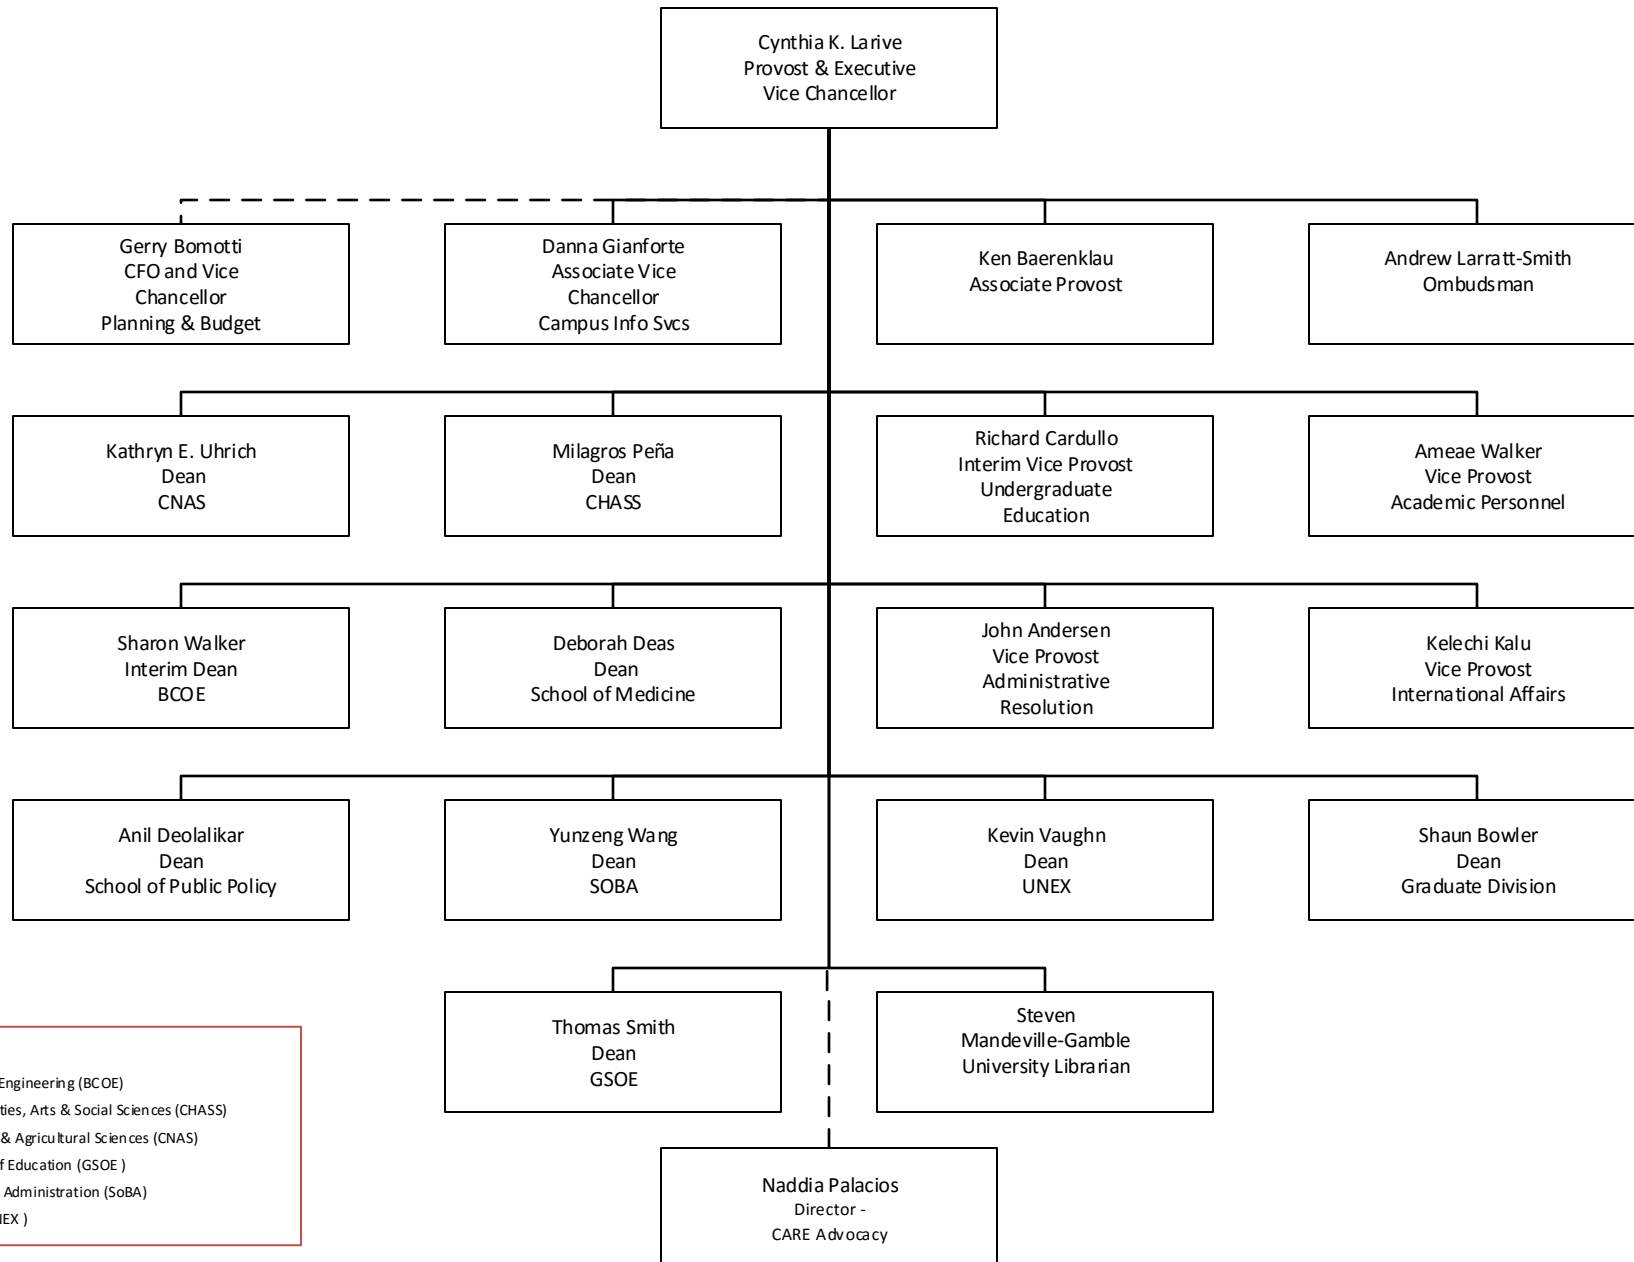

# Officers Reporting to the Provost/Executive Vice Chancellor (P/EVC)

## University of California, Riverside

**KEY:**  
 Bourns College of Engineering (BCOE)  
 College of Humanities, Arts & Social Sciences (CHASS)  
 College of Natural & Agricultural Sciences (CNAS)  
 Graduate School of Education (GSOE)  
 School of Business Administration (SoBA)  
 UCR Extension (UNEX)