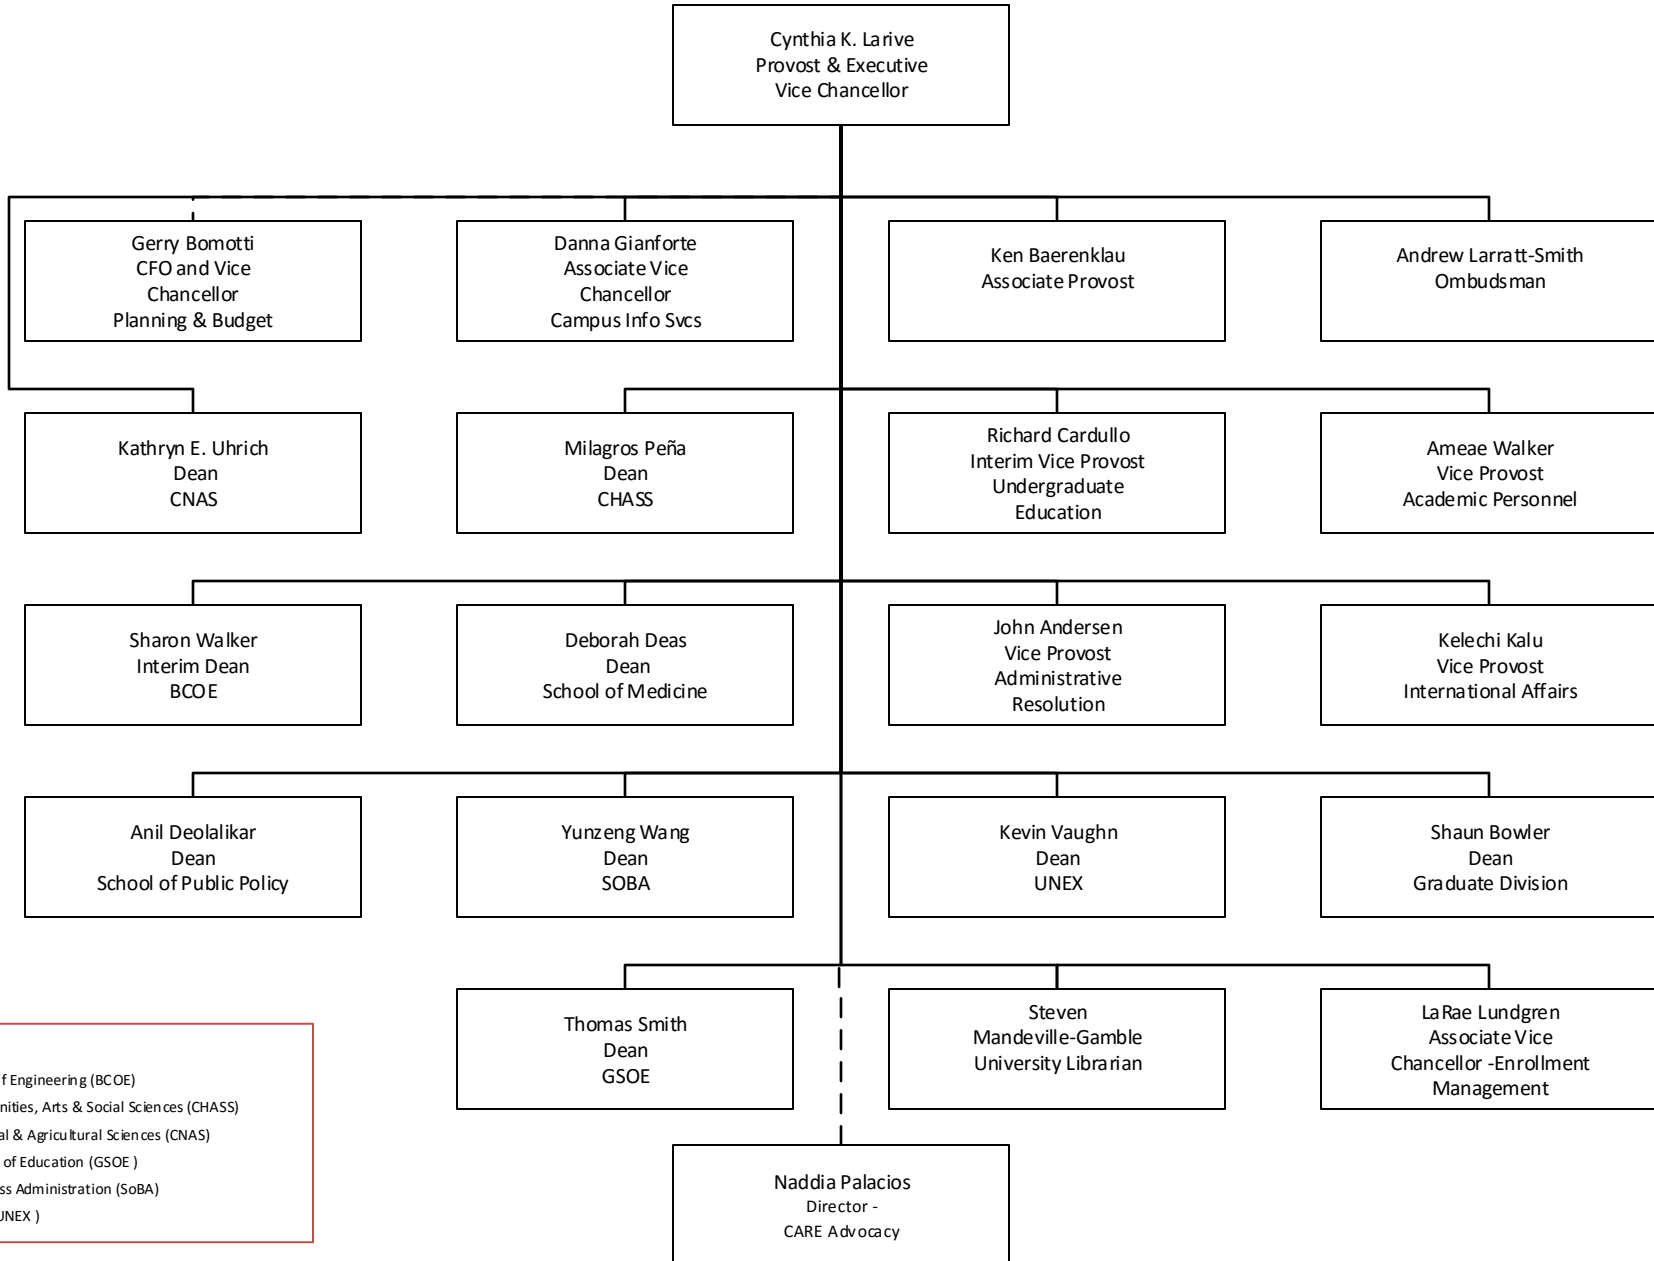

Officers Reporting to the Provost/Executive Vice Chancellor (P/EVC)

University of California, Riverside

KEY:

- Bourns College of Engineering (BCOE)
- College of Humanities, Arts & Social Sciences (CHASS)
- College of Natural & Agricultural Sciences (CNAS)
- Graduate School of Education (GSOE)
- School of Business Administration (SoBA)
- UCR Extension (UNEX)